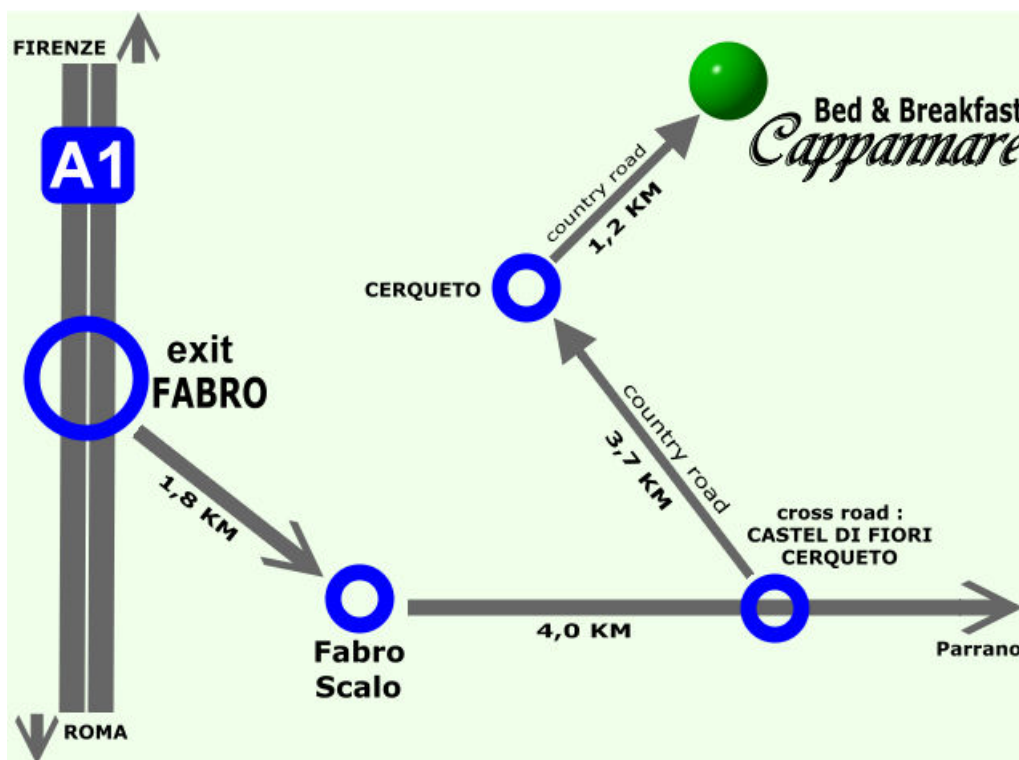

How to reach CAPPANNARE

- from AUTOSTRADA A1 [autostrada del sole] exit FABRO
- turn left and go to FABRO SCALO (1 km and 800 m)
- once you are in FABRO SCALO follow PARRANO signals,
- after 4 km, turn left when in your way you find CASTEL DI FIORI/CERQUETO signal
- from here you have to cover a country road for 3 km and 700 m, till you find a very small village (CERQUETO)
- in CERQUETO you have to **turn right between 2 houses**
- cover 1 km 200 m more and finally you have on the left BED&BREAKFAST CAPPANNARE

In total, from A1 exit till B&B CAPPANNARE
you walked 10 km and 700 m

Bed & Breakfast CAPPANNARE
Località Cappannare, 16 - Montegabbione (TR)
tel. +39 0763 838515
mobile +39 3405672952
informazioni@cappannare.it
<http://www.cappannare.it>
